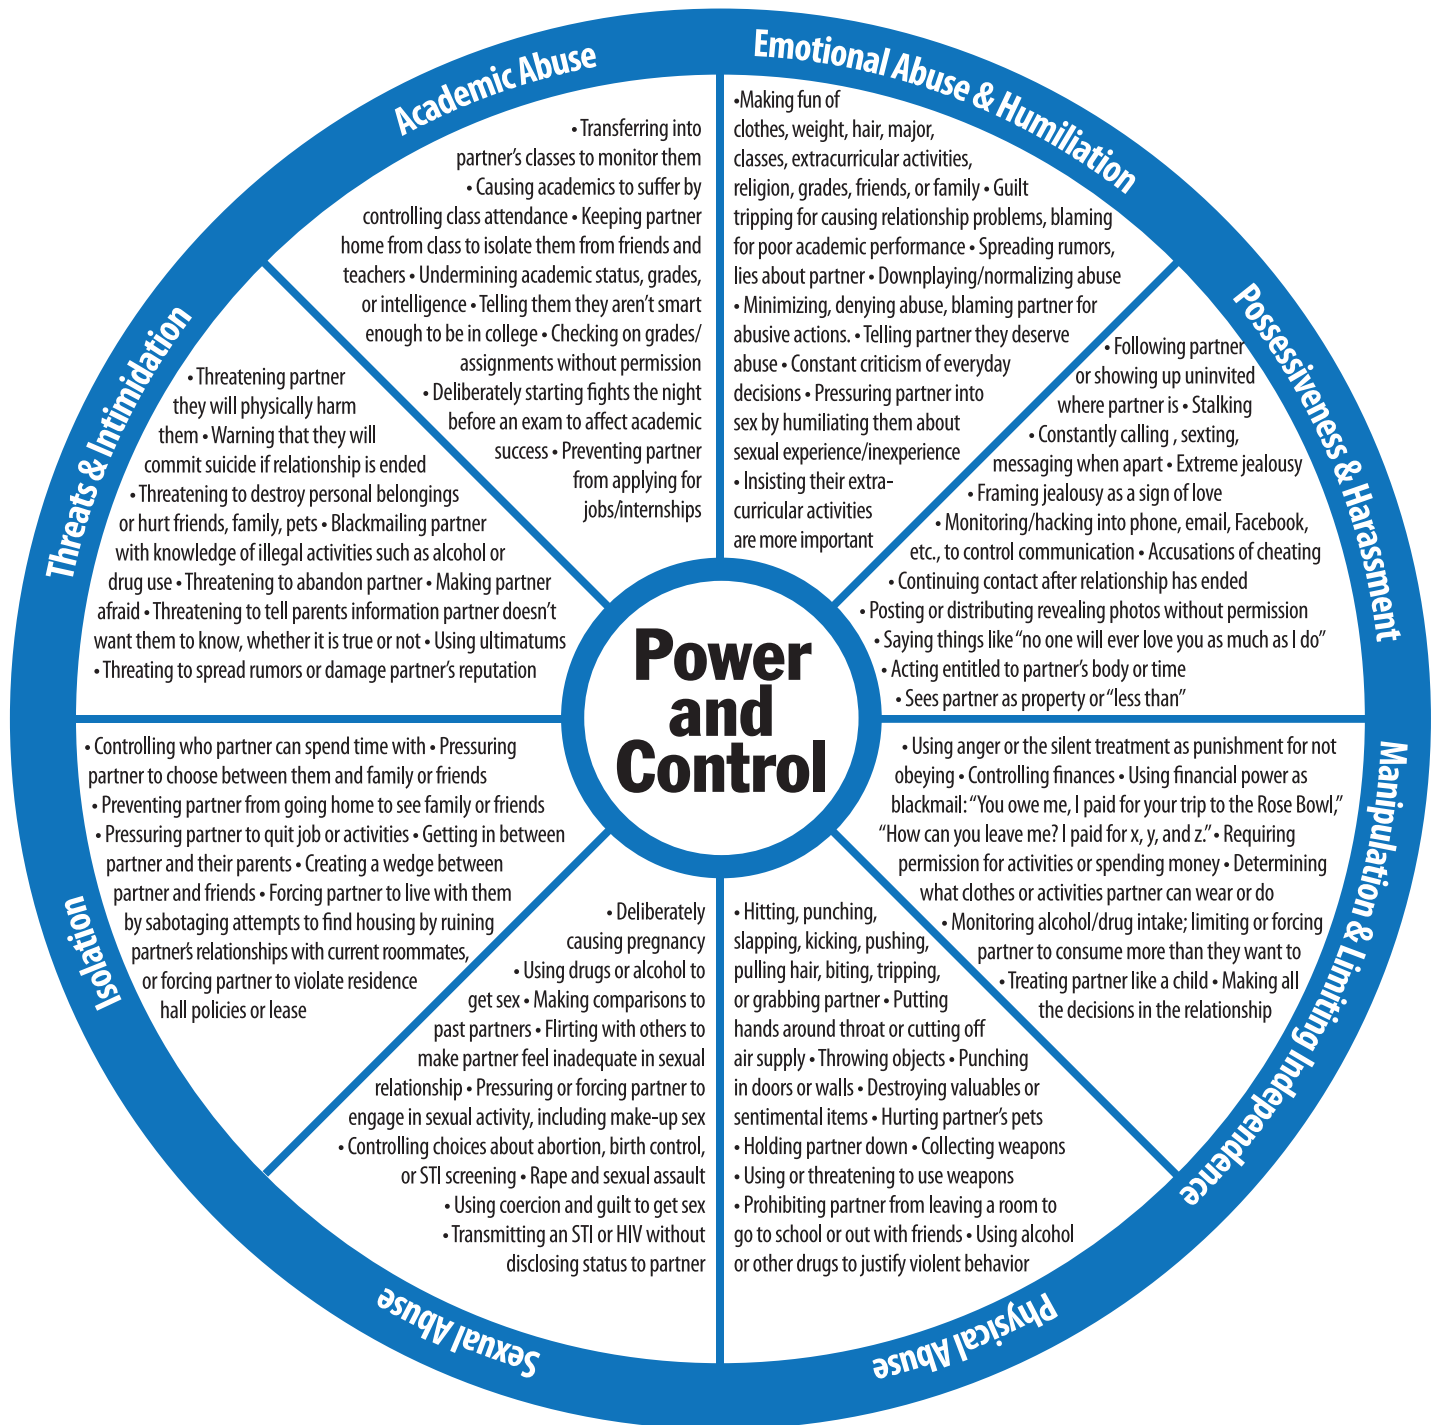

Dating Violence Happens on College Campuses Too

Help is available.

University Health Services
End Violence on Campus (UHS EVOC)
608-265-5600 (option 3)
evoc@uhs.wisc.edu
evoc.wisc.edu

Domestic Abuse Intervention Services (DAIS)
24-hour helpline: 608-251-4445
abuseintervention.org